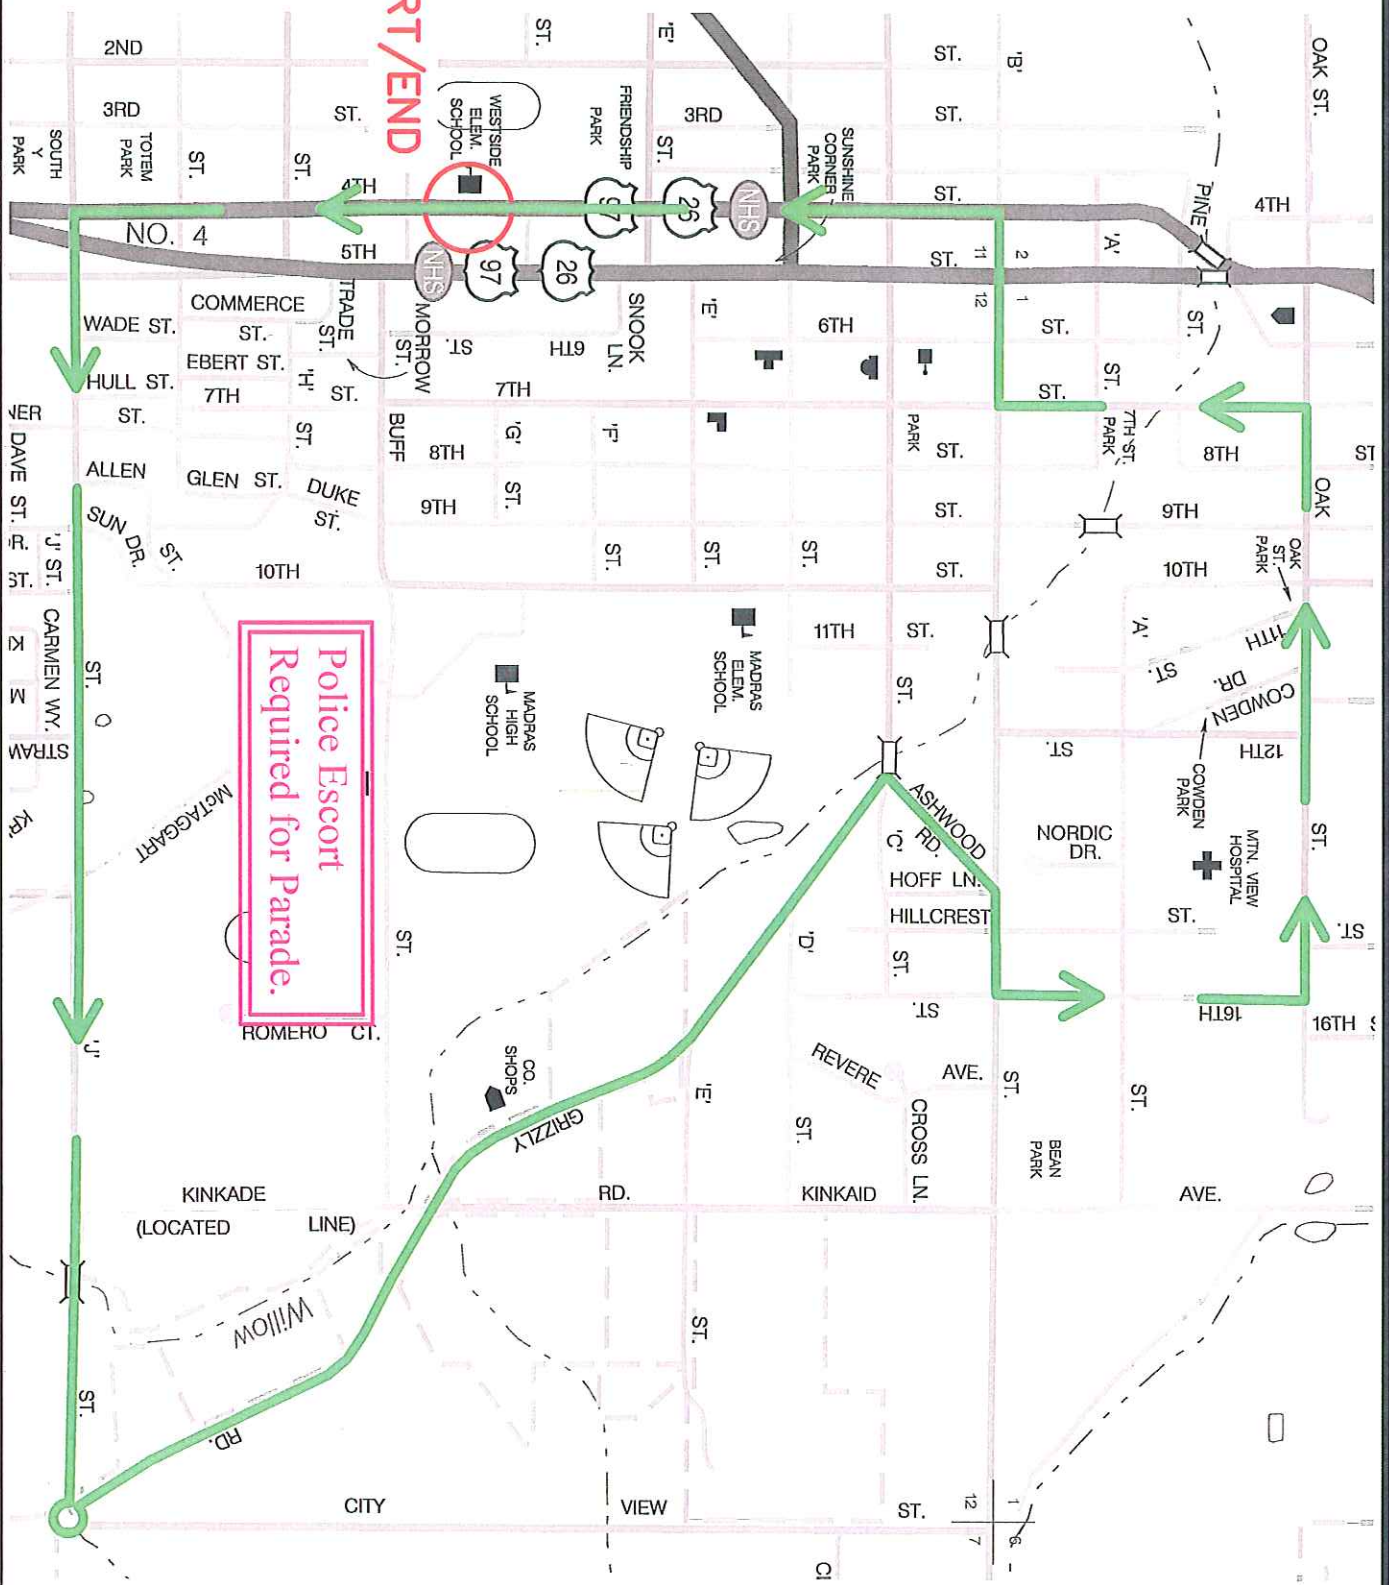

DESCRIPTION:

Memorial Day Parade Route

START/END

**Police Escort
Required for Parade.**

SCALE: NONE

DATE: 2/1/08
 DRAWN BY: RRF
 SHEET: EXHIBIT