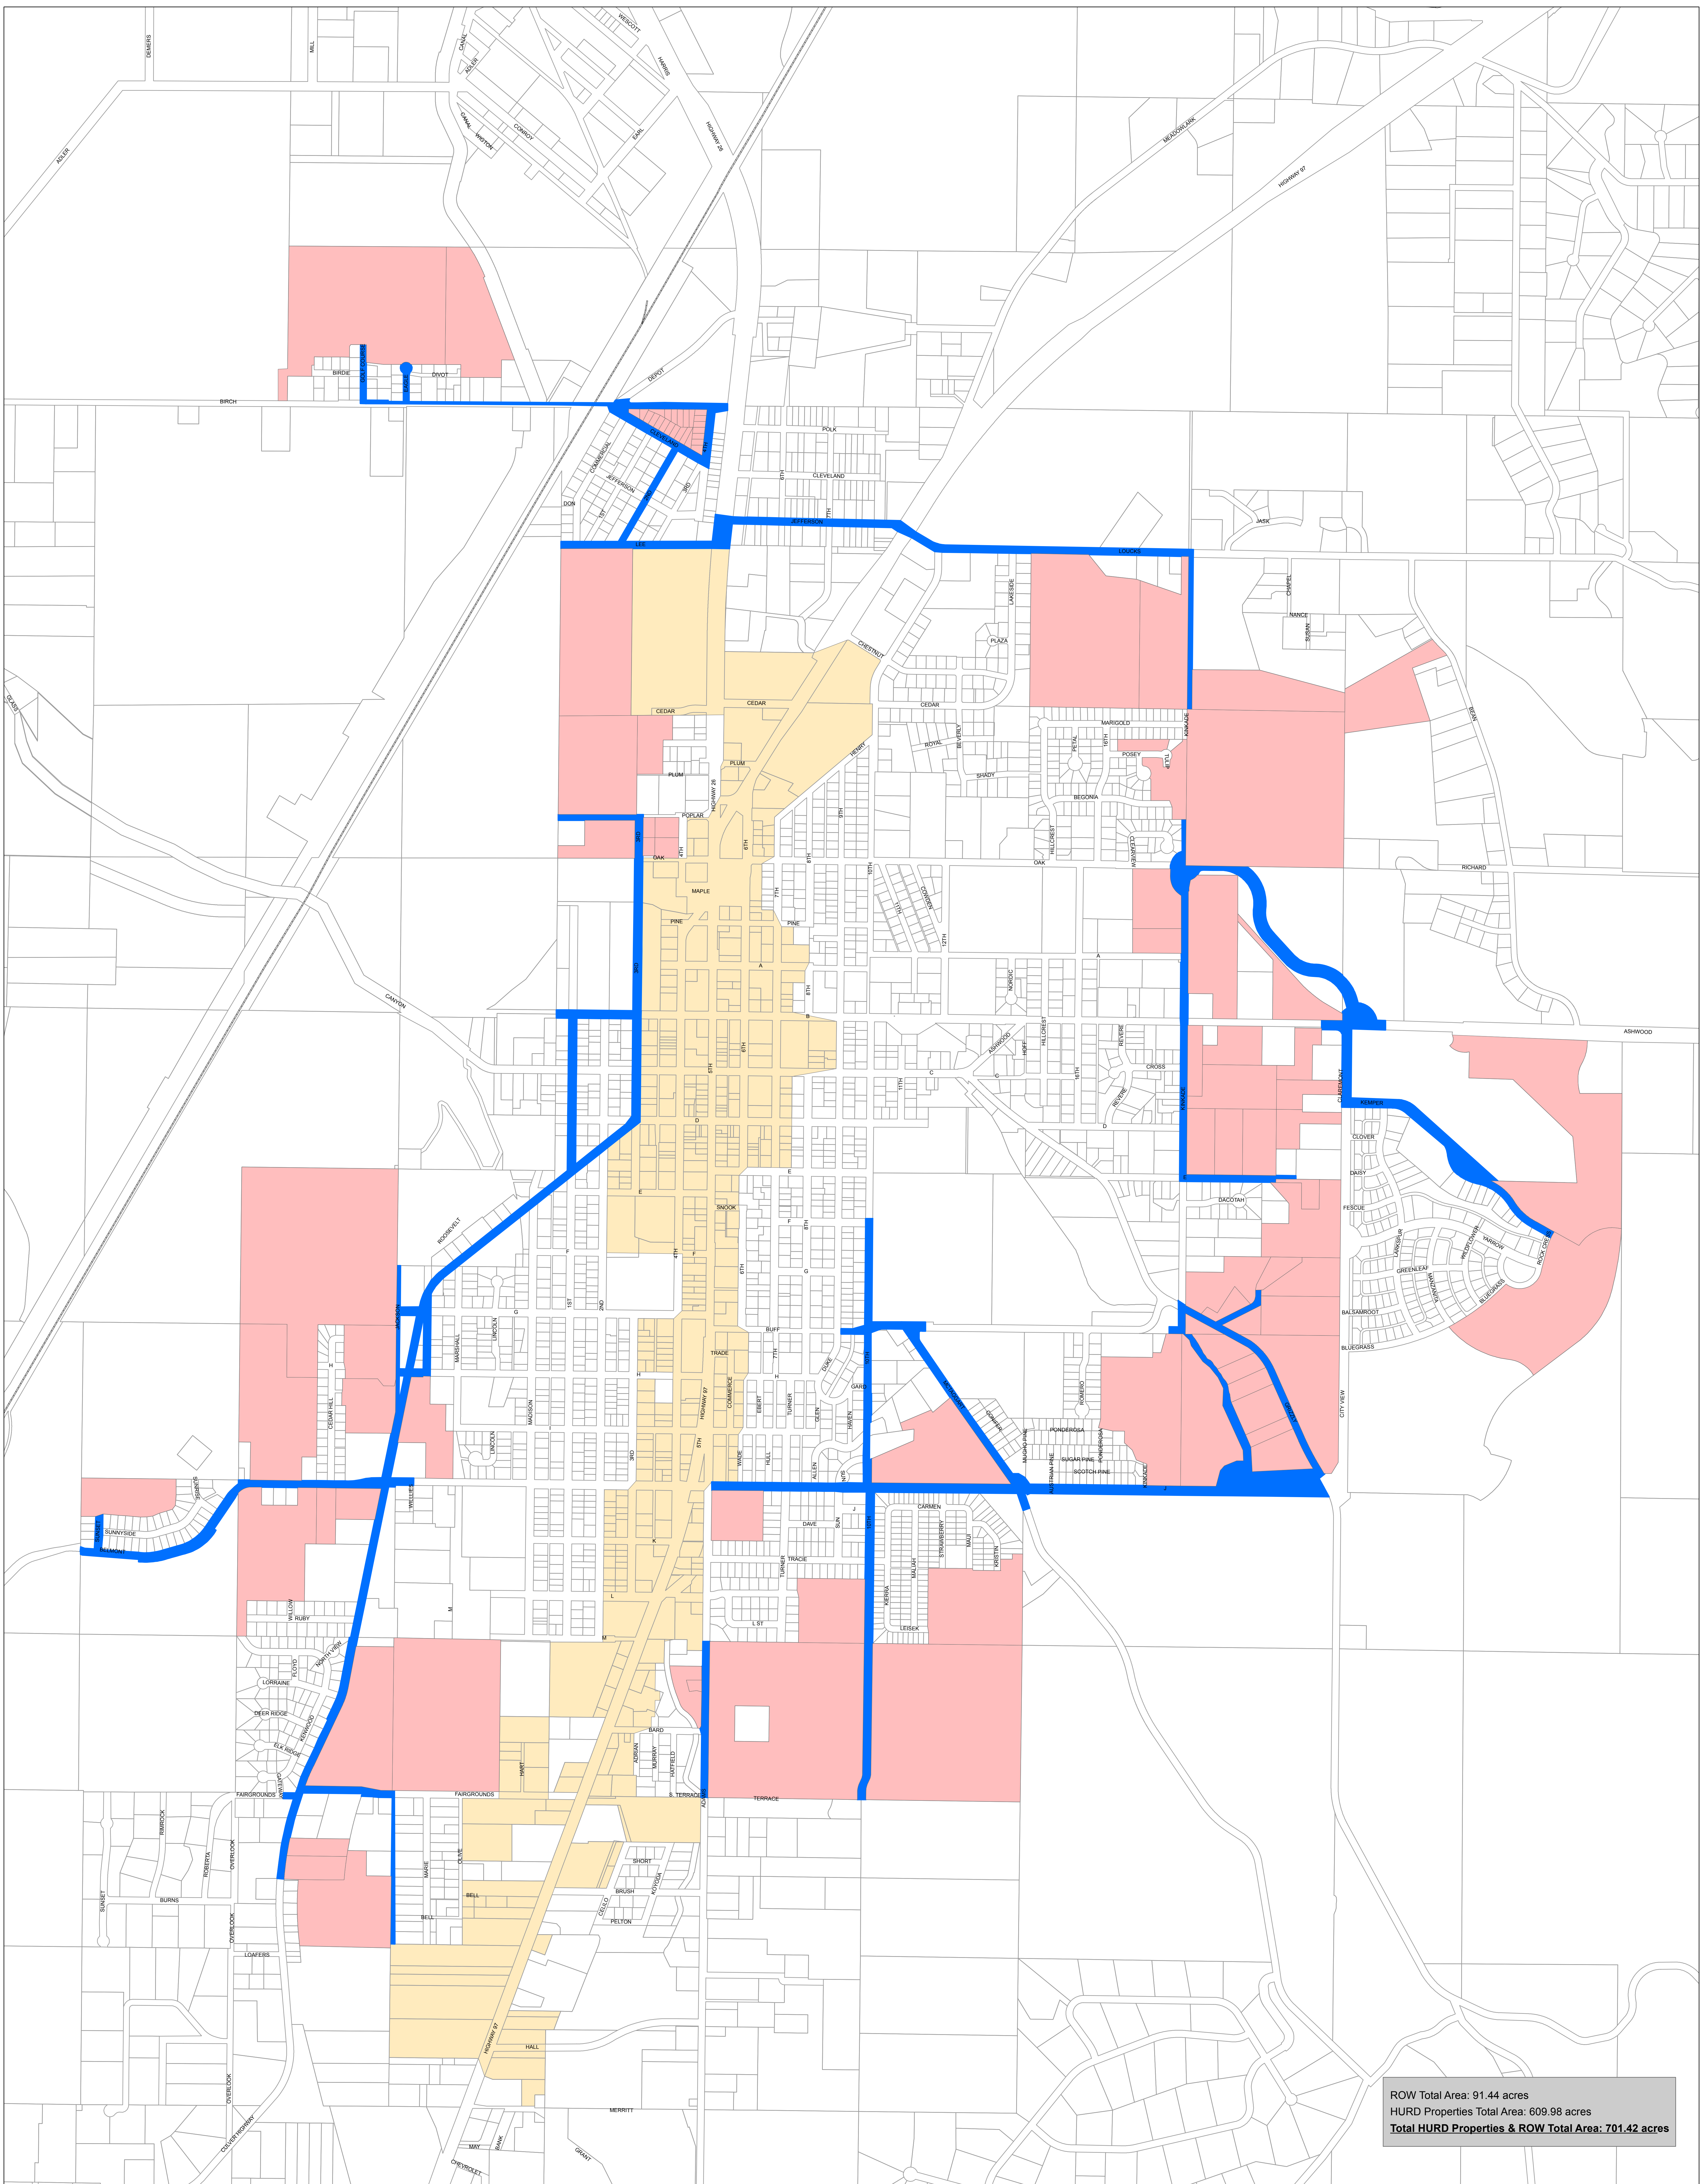

DRAFT HURD Properties & ROWs

ROW Total Area: 91.44 acres  
HURD Properties Total Area: 609.98 acres  
Total HURD Properties & ROW Total Area: 701.42 acres

1 inch = 407 feet  
N Snead, City of Madras, 9/9/2019