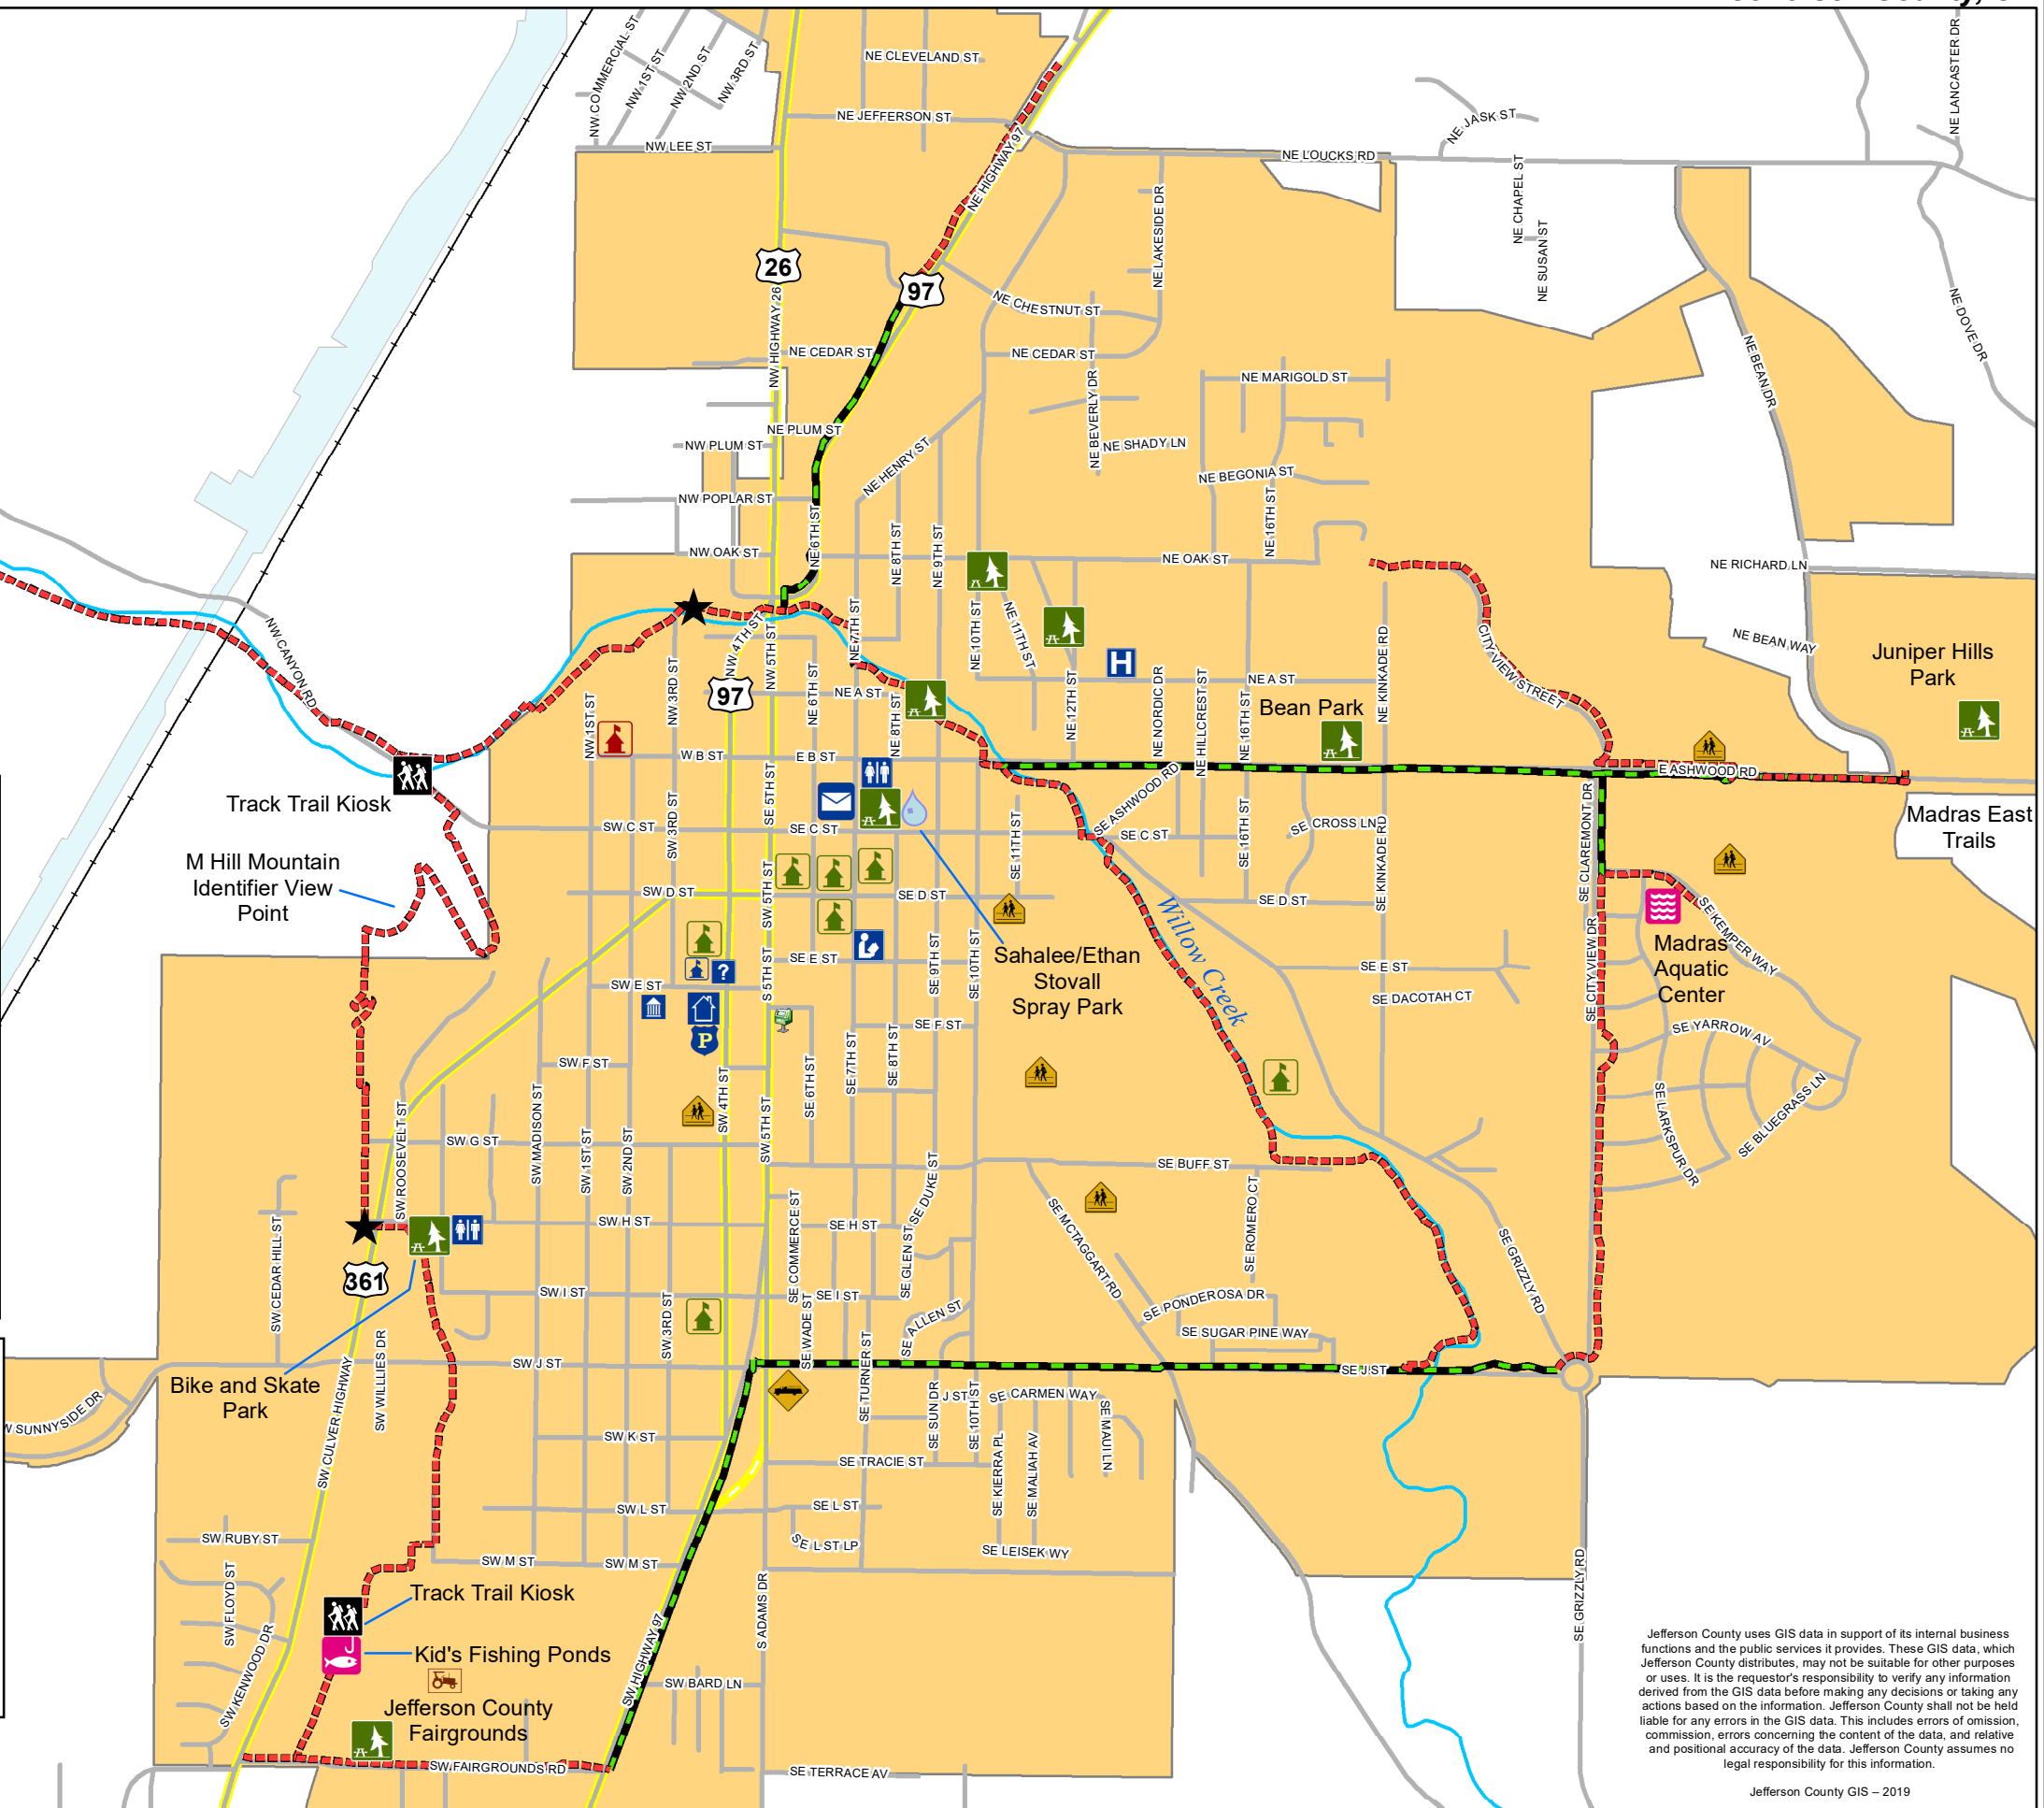

Ethan Stovall Spray Park	City Hall	Newspaper	Sidewalk
Track Trail Kiosk	County Building	Park	Stream
Kiosk	Courthouse	Police Department	Roads
Public Services	Fairgrounds	Restroom	State Highway
Aquatic Center	Fire Department	School	Main Canal
Chamber of Commerce	Fishing Pond	State Building	City Limits
City Building	Hospital	USPS	Jefferson Co GIS
Library	Trail