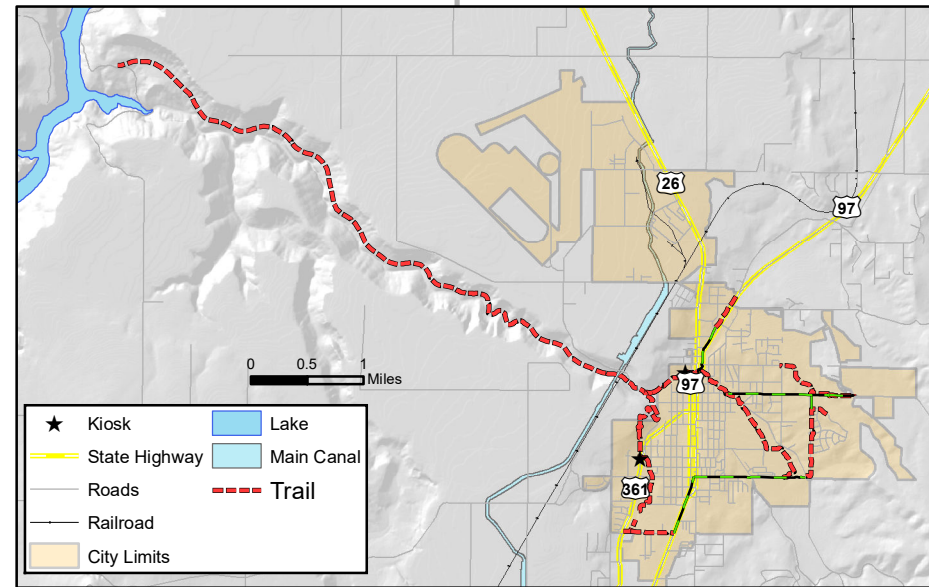

Willow Creek Trail System

Jefferson County, OR

TO LAKE SIMTUSTUS
WILLOW CREEK TRAIL
(See Detail Map Below)